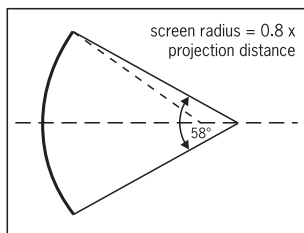

731.01
Field angle vertical: 24°
horizontal: 58°
diagonal: 65°