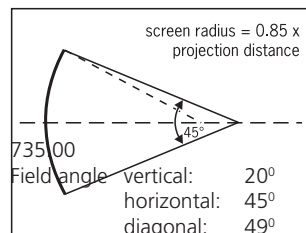

735.00
Field angle vertical: 20°
horizontal: 45°
diagonal: 49°

	focal length		back f. length	stock-no.	stock-no	prices on request
	mm	inch	mm	d=62.5 mm	d=70.6 mm	
ULTRA MC Dome 70mm Film	14.4	0.57	62.6	10-perf.	773.61	
	15.8	0.62	76.1	10-perf.	773.70	
	21.0	0.83	59.6	5-perf.	773.51	
	34.0	1.34	51.6	8-perf.	771.00