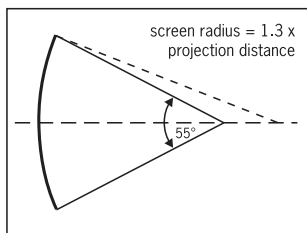

755.10
Field angle vertical: 25°
horizontal: 55°
diagonal: 60°