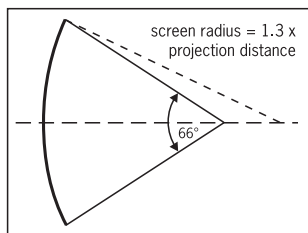

focal length		back f. length	stock-no.	stock-no	prices on request
	mm	inch	mm	d=62.5 mm	d=70.6 mm	
3D-Stereovision for 35mm Film	25	0.98	26.0	-	721.54	
	30	1.18	26.0	-	723.54	
	35	1.38		-	725.54	
	50	1.97	26.0	-	721.52	
	60	2.36	26.0	-	723.52	
	70	2.76	33.5	-	725.52	

	focal length		back f. length	stock-no
	mm	inch	mm	d=70.6 mm
3D-Stereovision for 70mm Film	52	2.05	48.7	731.52

	focal length		back f. length	stock-no
	mm	inch	mm	d=101.6 mm
ULTRA MC Special 70mm Film	42.7	1.68	60.7	5-perf. 755.31
	51.1	2.01	72.9	5-perf./8-perf. 755.10
	52.3	2.06	61.5	5-perf. 731.01
	61.1	2.41	79.2	5-perf./8-perf. 735.00

755.31
Field angle vertical: 30°
horizontal: 66°
diagonal: 72°